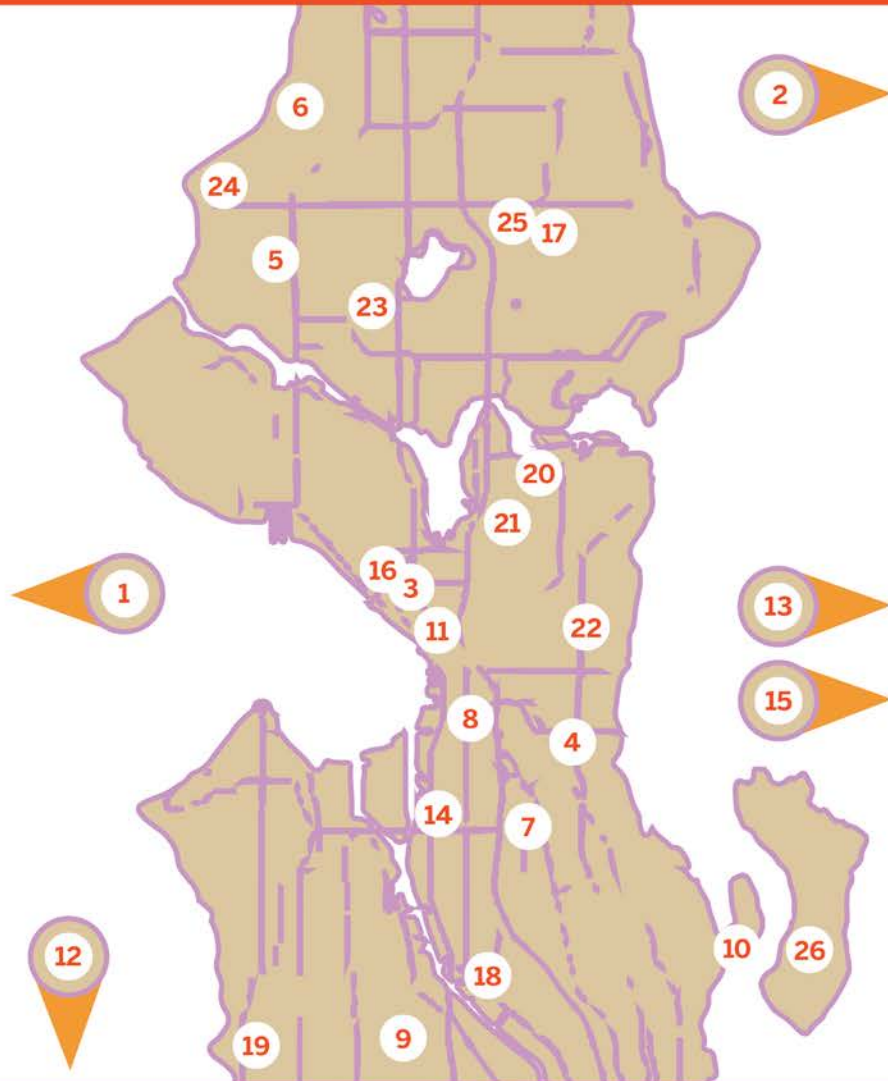

Extraordinary Playscapes

Puget Sound Playscapes

- 1 Owen's Playground** Bainbridge Island
- 2 Miners Corner** Bothell
- 3 Artists at Play** Seattle Center
- 4 Seattle Children's PlayGarden** Mount Baker
- 5 Salmon Bay Autism-Inclusive Playground** Ballard
- 6 Salmon Slide** Carkeek Park
- 7 Beacon Mountain at Jefferson Park** Beacon Hill
- 8 Donnie Chin International Children's Garden** Int'l. District
- 9 Highland Park Playground** West Seattle
- 10 Seward Park Playground** Seward Park
- 11 Westlake Park** Downtown
- 12 Hands On Children's Museum** Olympia
- 13 KidsQuest Children's Museum** Bellevue
- 14 Marginal Way Skatepark** SODO
- 15 Duthie Hill Mountain Bike Park** Issaquah
- 16 Seattle Center Fountain** Seattle Center
- 17 Dahl Playfield** Ravenna
- 18 Hat 'n' Boots at Oxbow Park** Georgetown
- 19 Roxhill Playground** Fauntleroy
- 20 Montlake Playfield** Montlake
- 21 Volunteer Park** Capitol Hill
- 22 Powell Barnett Park** Leschi
- 23 West Woodland Park** Phinney Ridge
- 24 Golden Gardens Park** Ballard
- 25 Maple Leaf Playground** Maple Leaf
- 26 Mercer Island Adventure Playground** Mercer Island

Where do you play?

Tag [#PlayscapesSEA](#) on social media
and show us your [#ExtraordinaryPlayscapes](#)